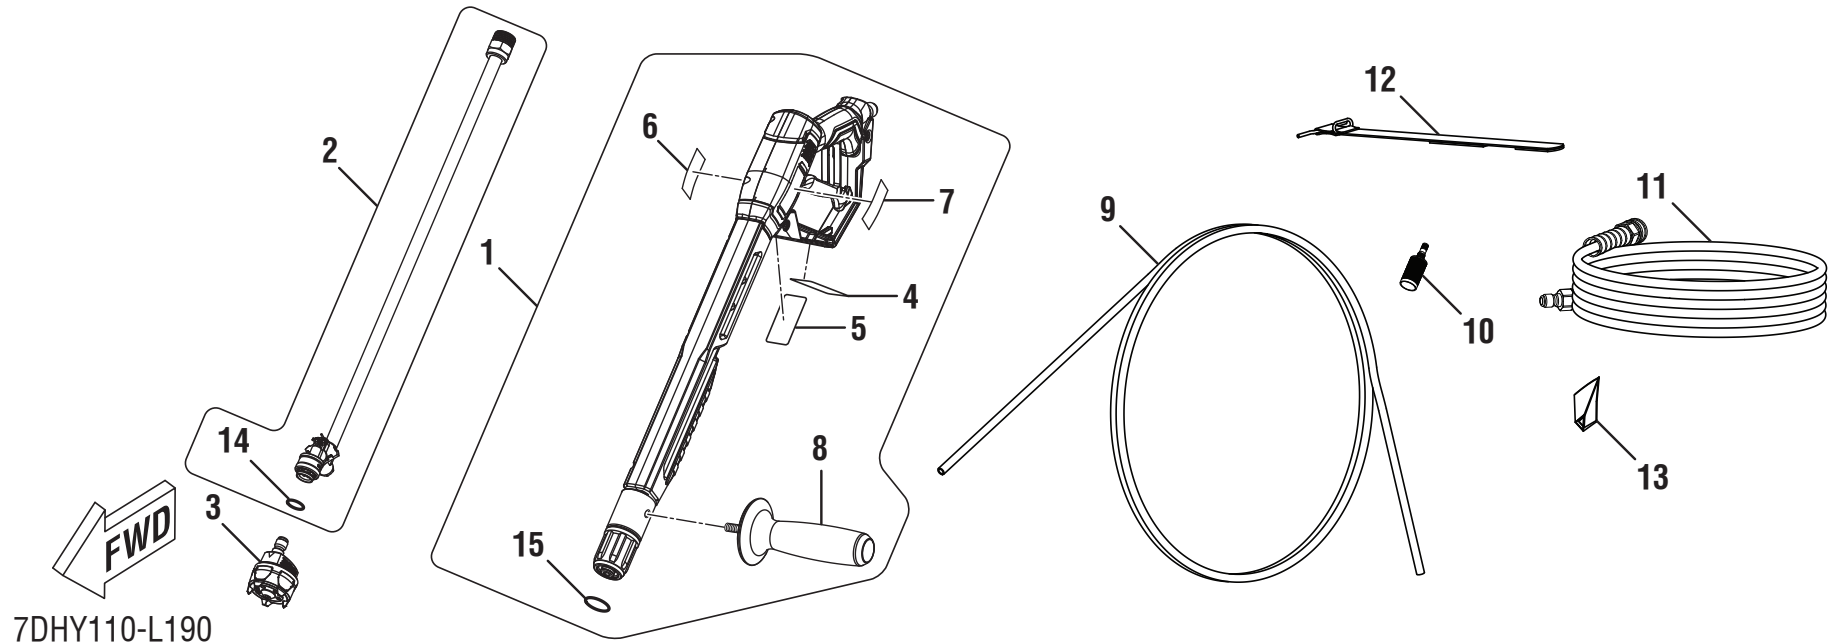

TRIGGER HANDLE AND HOSE ASSEMBLY FIGURE

KEY	TTI P/N	YAMAHA P/N	DESCRIPTION	QTY
1	308760044	7DH-R4610-01	Trigger Handle Assembly (Inc. Key Nos. 4-8 and 15)	1
2	308494069	7DH-R4630-01	Wand (Inc. Key No. 14)	1
3	310448005	7DH-R4635-00	5-in-1 Nozzle.....	1
4	940654058	7DH-R4671-00	Trigger Handle Warning Label (Fr/Sp).....	1
5	941749001	7DH-R4672-00	Max Rating Label.....	1
6	940786032	7DH-R4673-00	Wand Logo Label.....	1
7	940654061	7DH-R4674-00	Trigger Handle Warning Label (Eng).....	1
8	521830002	7DH-R4361-00	Handle.....	1
9	561399003	7DH-R4360-00	Chemical Siphon Tube.....	1
10	308103015	7DH-R4332-00	Chemical Siphon Filter.....	1
11	308835059	7DH-R4660-00	Hose Assembly (30 ft.).....	1
12	308350001	7DH-R4261-00	Velcro Strap.....	1
13	519314001	7DH-R4636-00	Funnel	1
14	570742038	7CT-R4161-00	Quick Connect O-Ring.....	1
15	570743002	7CT-R4162-00	Trigger Handle O-Ring	1