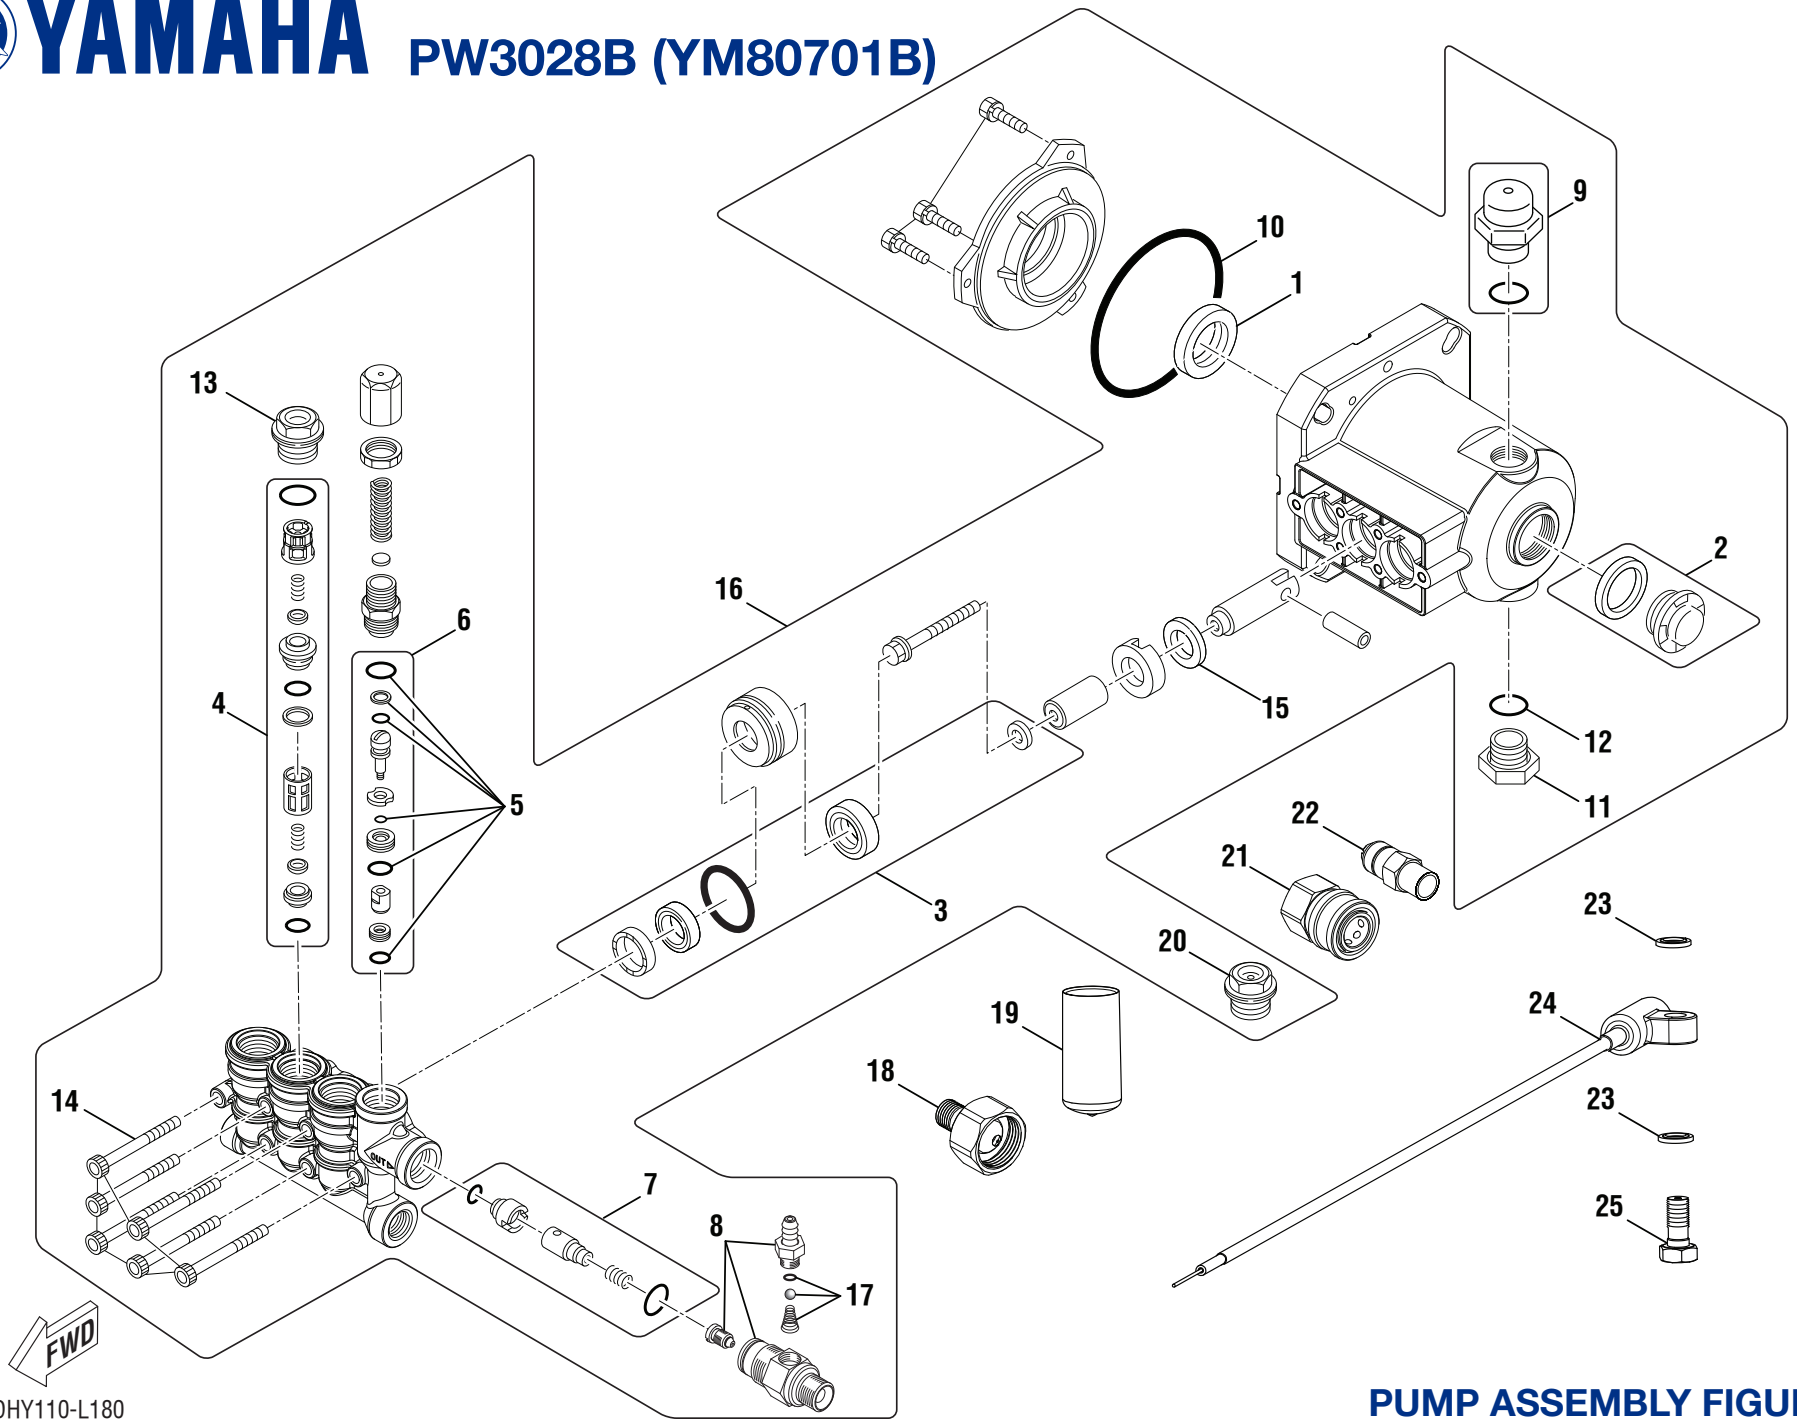

YAMAHA PW3028B (YM80701B)

7DHY110-L180

PUMP ASSEMBLY FIGURE

PUMP ASSEMBLY FIGURE

KEY	TTI P/N	YAMAHA P/N	DESCRIPTION	QTY
1	570742069	7DH-R4136-00	Oil Seal.....	1
2	308688007	7DH-R4137-00	Gauge.....	1
3	120971001	7DH-R4100-00	Seal Kit.....	1
4	310866003	7DH-R4101-00	Valve Assembly.....	3
5	120971002	7DH-R4102-00	O-Ring Kit.....	1
6	120971004	7DH-R4103-00	Unloader Kit.....	1
7	120971003	7DH-R4104-00	Check Valve Kit.....	1
8	120079237	7DH-R4138-01	Fixed Injector (Inc. Key No. 17).....	1
9	310438002	7DH-R4139-00	Oil Fill Cap w/O-ring.....	1
10	570742070	7DH-R4161-00	O-Ring.....	1
11	526472001	7DH-R413A-00	Drain Plug.....	1
12	561384011	7DH-R4162-00	O-Ring.....	1
13	526473001	7DH-R413B-00	Plug.....	1
14	673205001	7DH-R4143-00	Bolt.....	6
15	570763007	7DH-R413C-00	Oil Seal.....	3
16	308694036	7DH-R4110-01	Pump Assembly (Inc. Key Nos. 1-15, 17 & 20).....	1
17	120079211	7DH-R4105-00	Chemical Injector Kit.....	1
18	308692003	7DH-R4140-00	Garden Hose Coupler w/Filter.....	1
19	570410002	7DH-R4134-00	Unloader Cap.....	1
20	638054001	7DH-R4130-00	Idle Down Plug.....	1
21	308661004	7DH-R4141-00	Quick Connect (3/8 in.).....	1
22	678169004	7DH-R4131-00	Thermal Release Valve.....	1
23	310928001	7DH-R4133-00	Compression Seal.....	2
24	310437008	7DH-R4111-00	Idle Down Assembly.....	1
25	660971005	7DH-R4142-00	Bolt (M10 x 1.5 in., Special).....	1